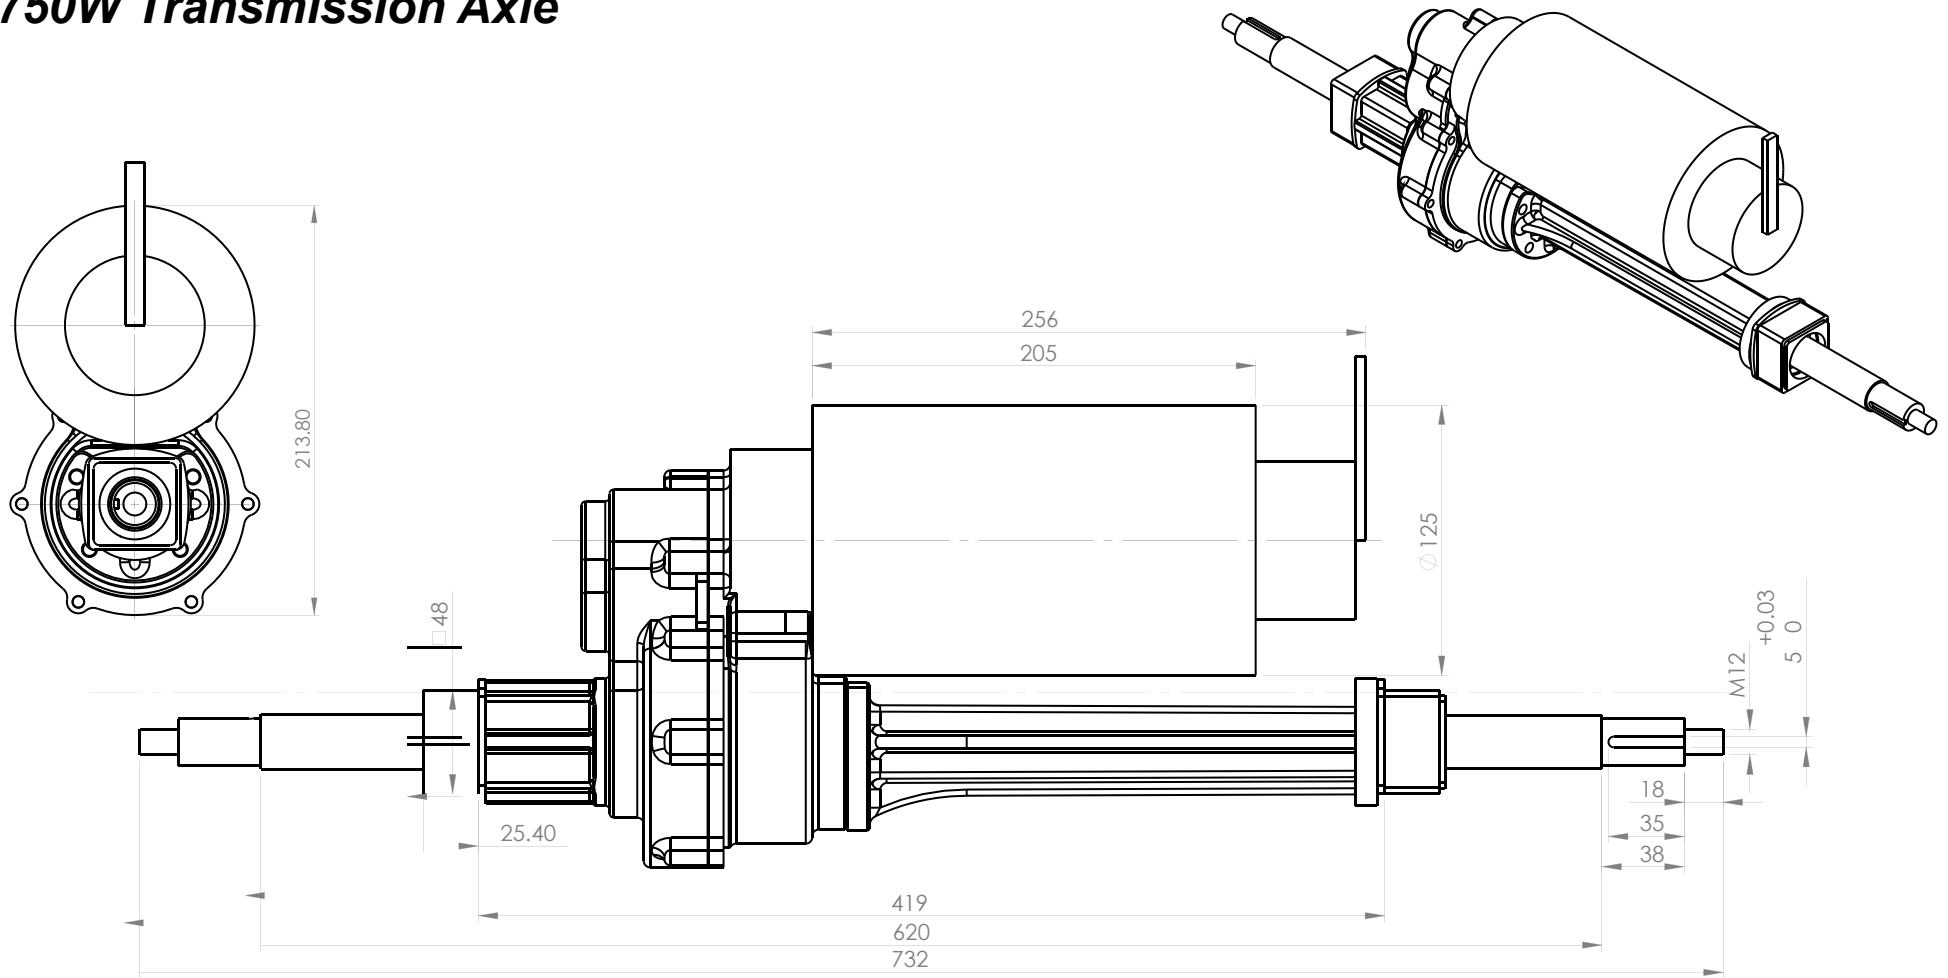

750W Transmission Axle

NOTE:

1. Unit : mm
2. Scale : 1:3
3. Max.Motor Dia: 125 mm
4. 750W
5. Gear Material: Alloy steel w/ Heat treatment.

STARS CO., LTD.

NO. 323 KUO-CHI RD. SEC. 2 TAOYUAN, TAIWAN 33056

TEL : 886-03-3699587