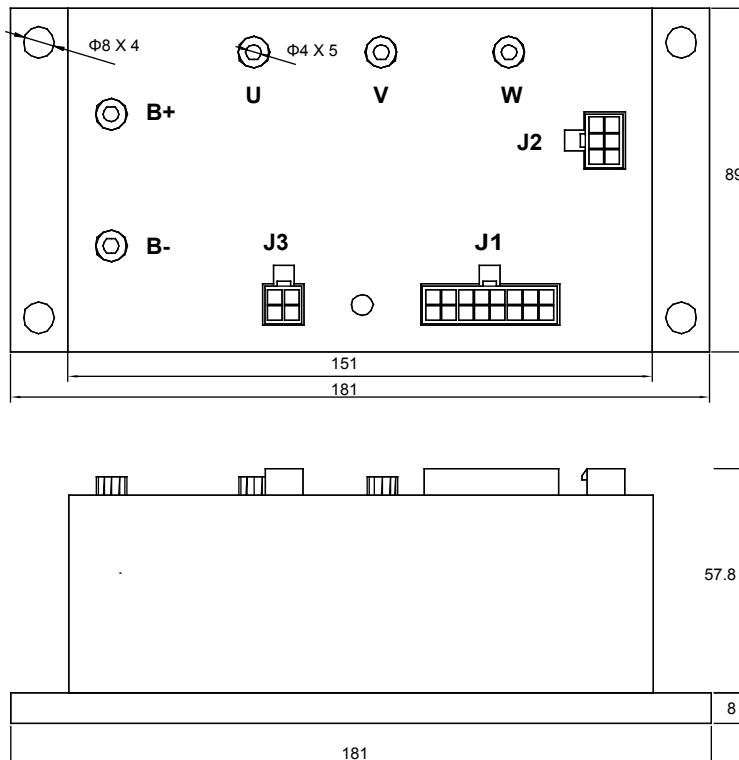

DIMENSIONS:

BL24100 / BL36100 / BL48100

BL SERIES

PROGRAMMABLE BLDC MOTOR CONTROLLER

For Brushless Permanent Magnet Motor

24- 48 VDC 100A

TYPICAL WIRING DIAGRAM:

BL-SERIES BLDC MOTOR CONTROLLER