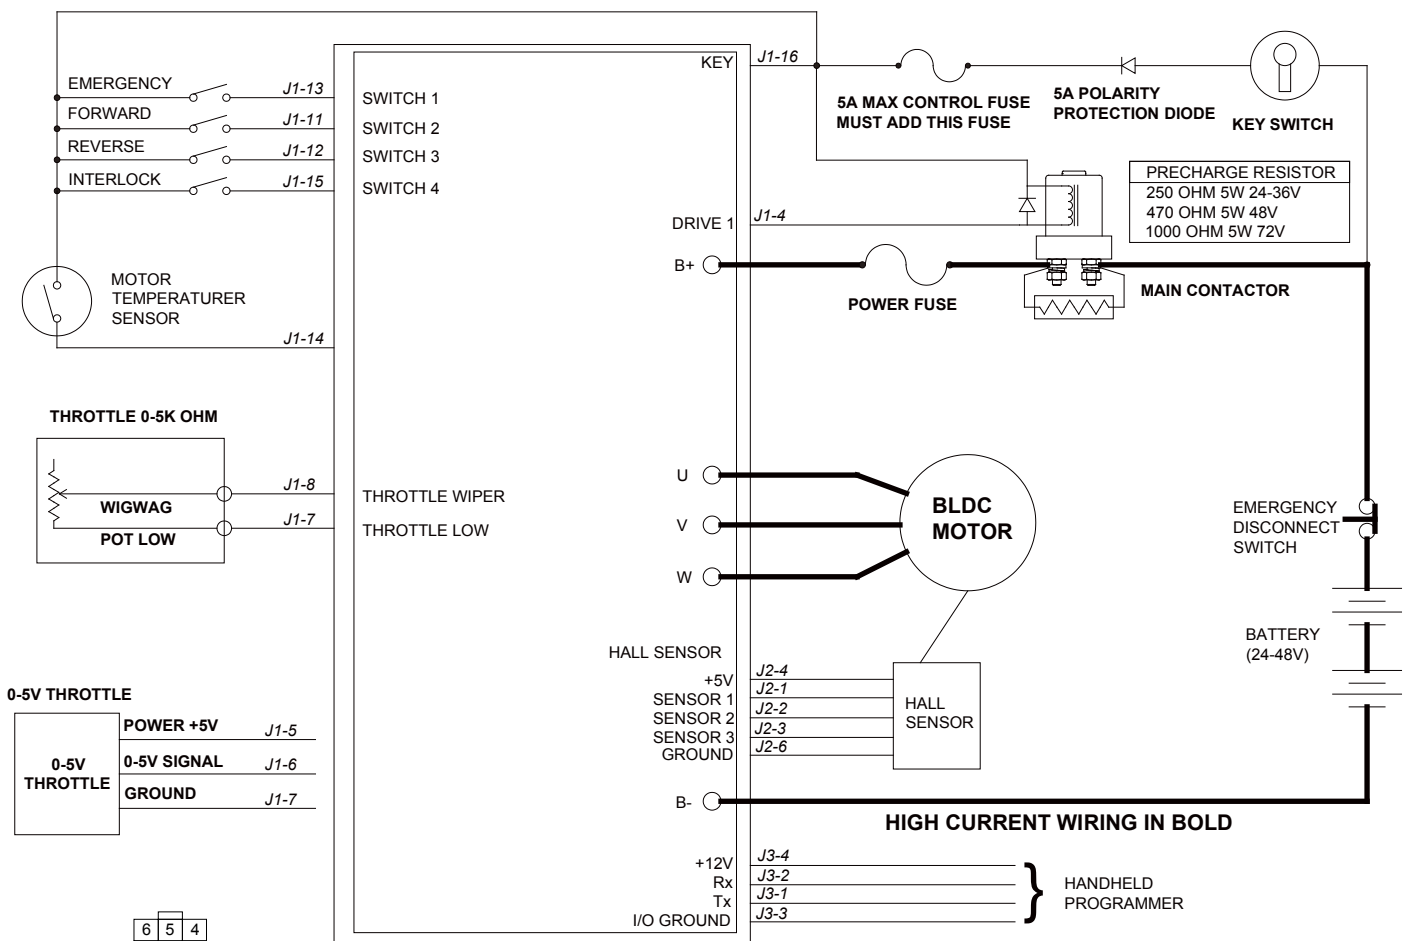

DIMENSIONS:

BL24100 / BL36100 / BL48100

BL SERIES

PROGRAMMABLE BLDC MOTOR CONTROLLER

For Brushless Permanent Magnet Motor

24- 48 VDC 100A

TYPICAL WIRING DIAGRAM:

BL-SERIES BLDC MOTOR CONTROLLER