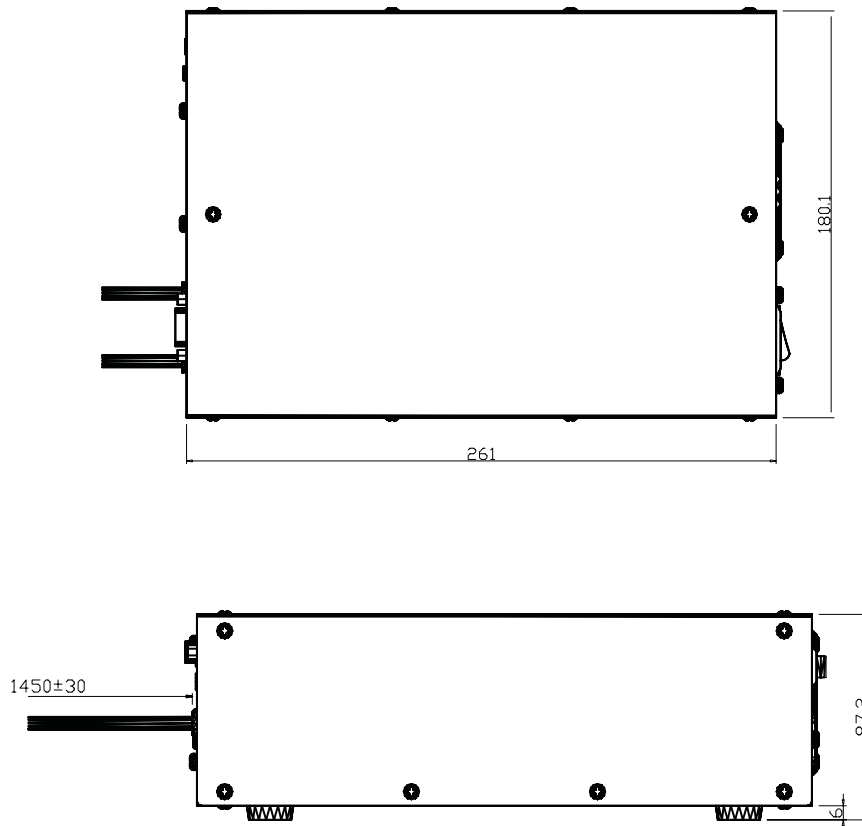

CG SERIES

BATTERY CHARGERS FOR LEAD ACID BATTERIES

100-240 VAC / 12-48 VDC/ 15-30 A

DIMENSIONS:

STARS CO., LTD.
No. 323 KUO-CHI RD. Sec.2
TAOYUAN TAIWAN R.O.C.
+886-3-3699587 TEL
+886-3-3699687 TEL
+886-3-3699661 FAX
info@starstw.com
www.starstw.com

Stars Co., Ltd. 2009 Copyright